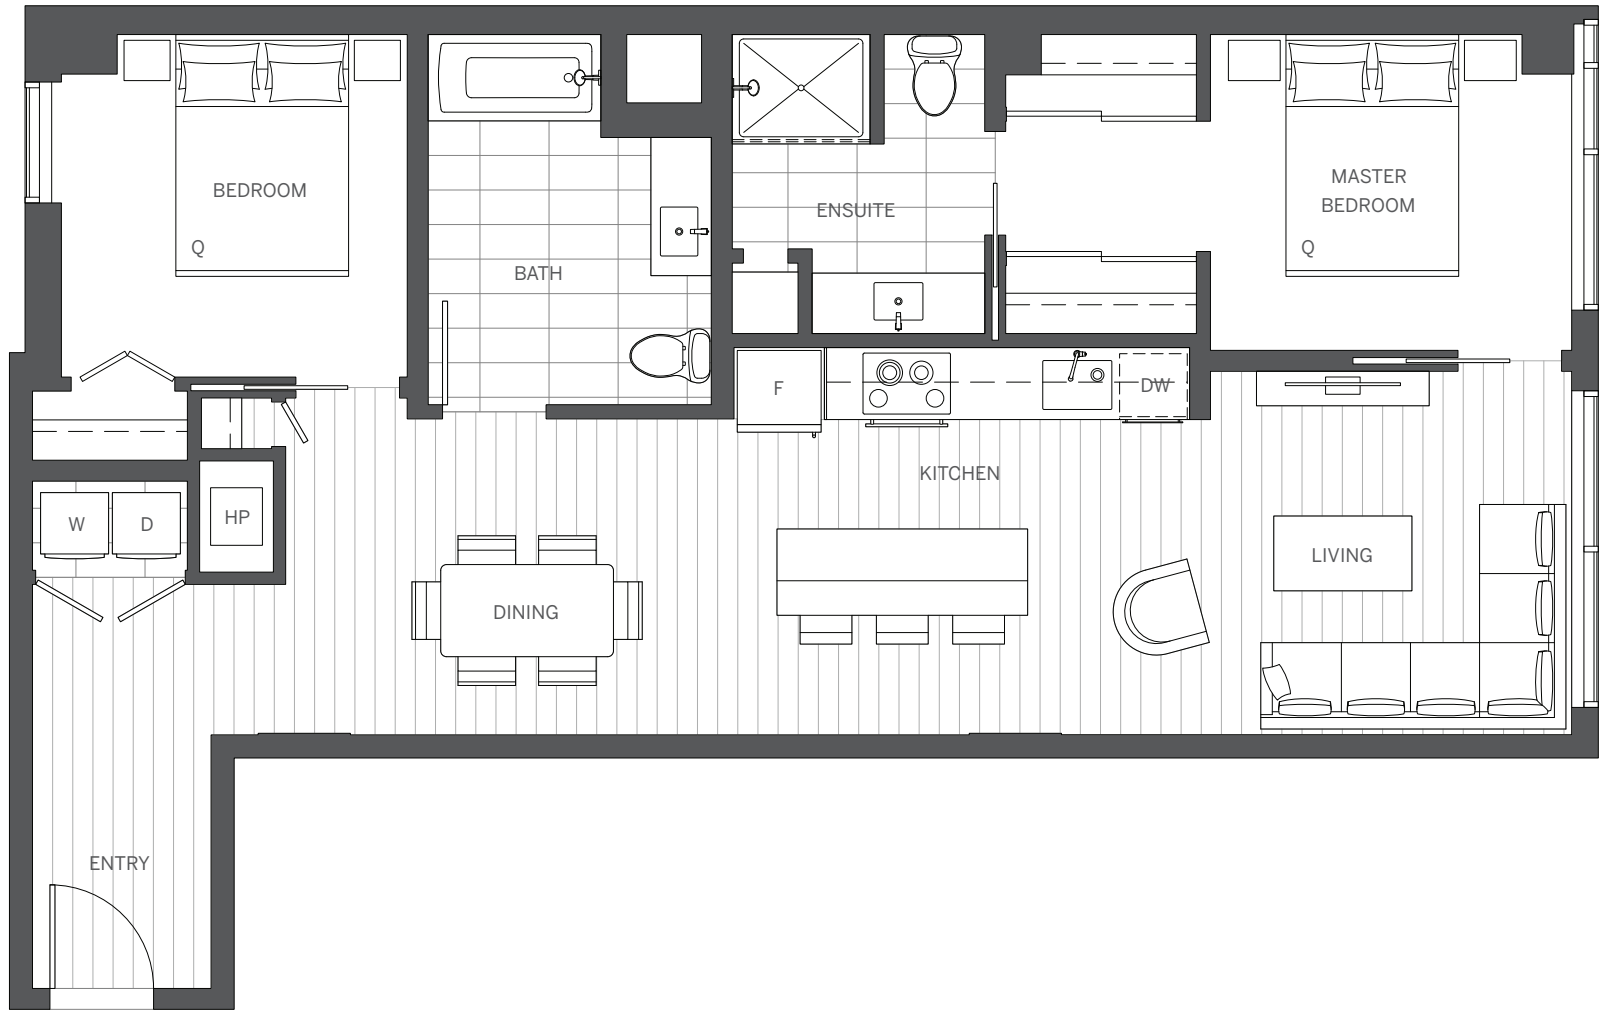

PLAN 2B-E TYPE A

2 BED, 2 BATH | INTERIOR 980 SF

LEVEL 3-4

LEVEL 5