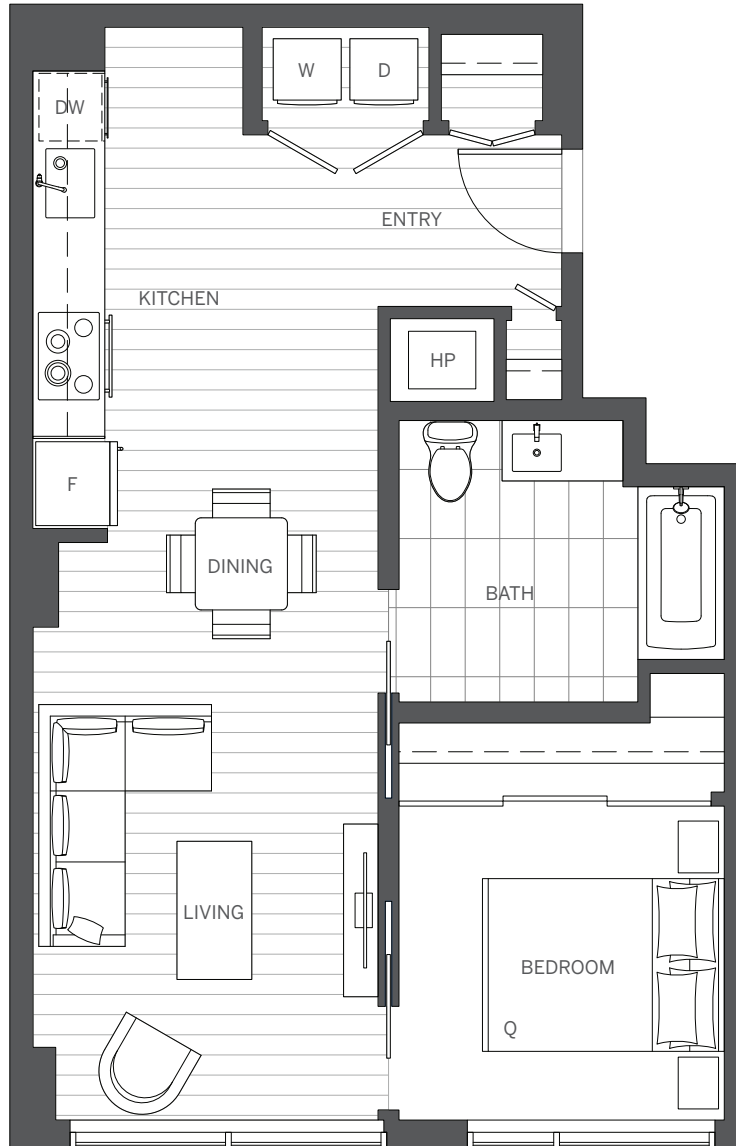

# PLAN 1B-A TYPE A

1 BED, 1 BATH | INTERIOR 628 SF

LEVEL 3 - 4